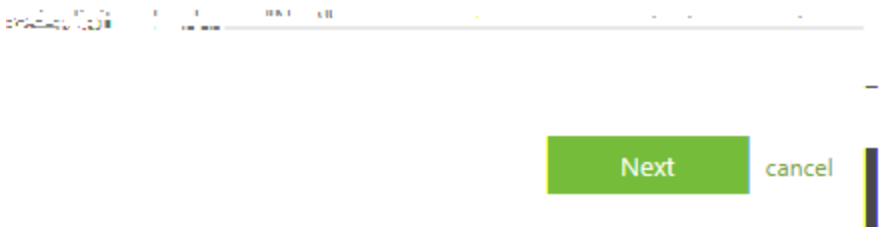

For more information, see the help page.